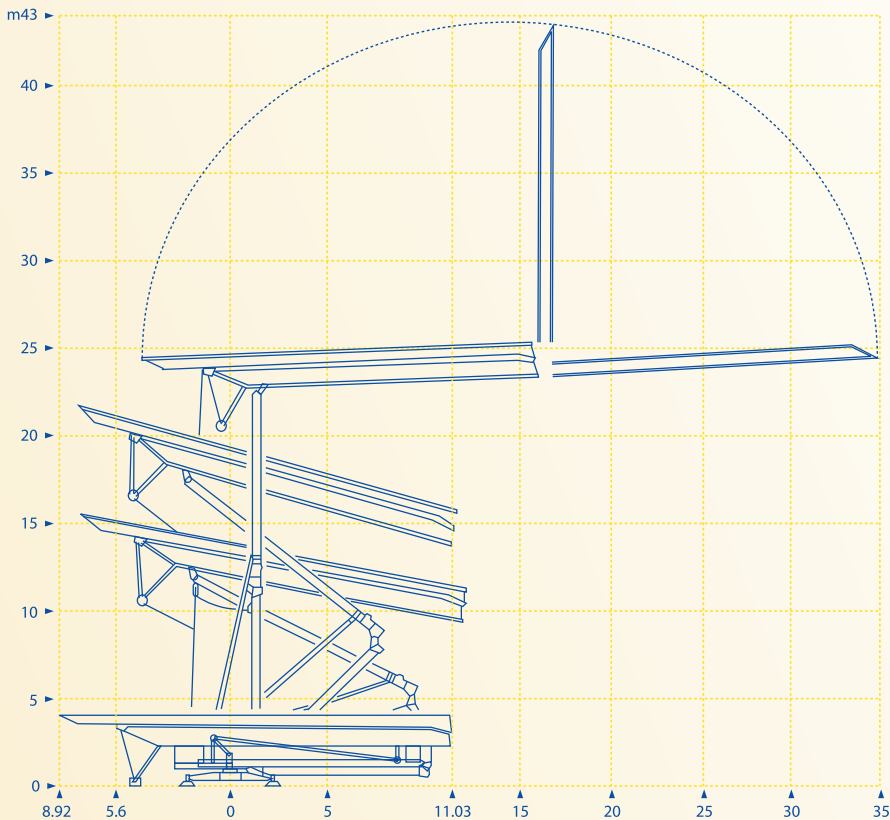

Mode of Transport

Site Axles

Suitable Low Loader Trailer

Erection Schematic

Model shown in picture may not be this actual model

On-site materials handling for the 21st Century

Head Office

Killygordon
Co. Donegal
Ireland
Tel: +353 (0)74 9149981
Fax: +353 (0)74 9149932
Email: info@mantiscranes.ie
Web: www.mantiscranes.ie