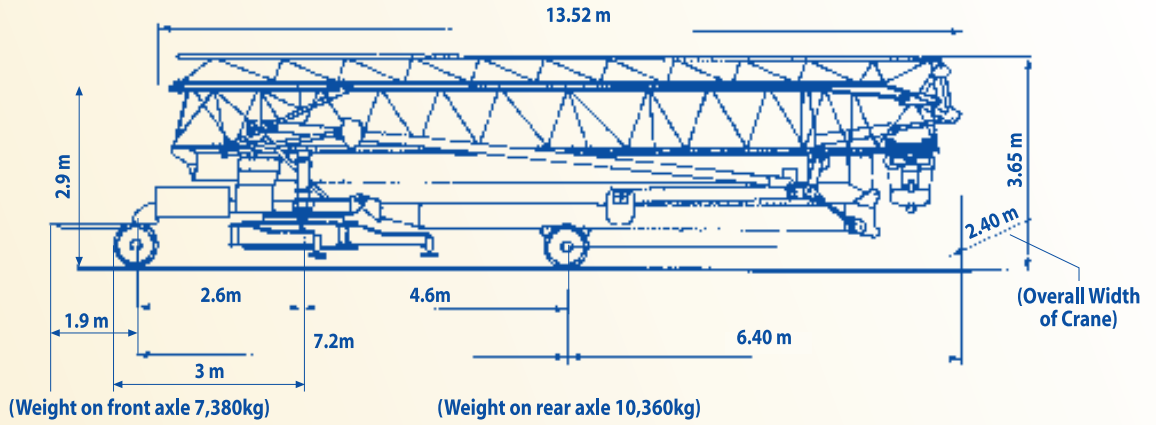

Mode of Transport

Site Axles